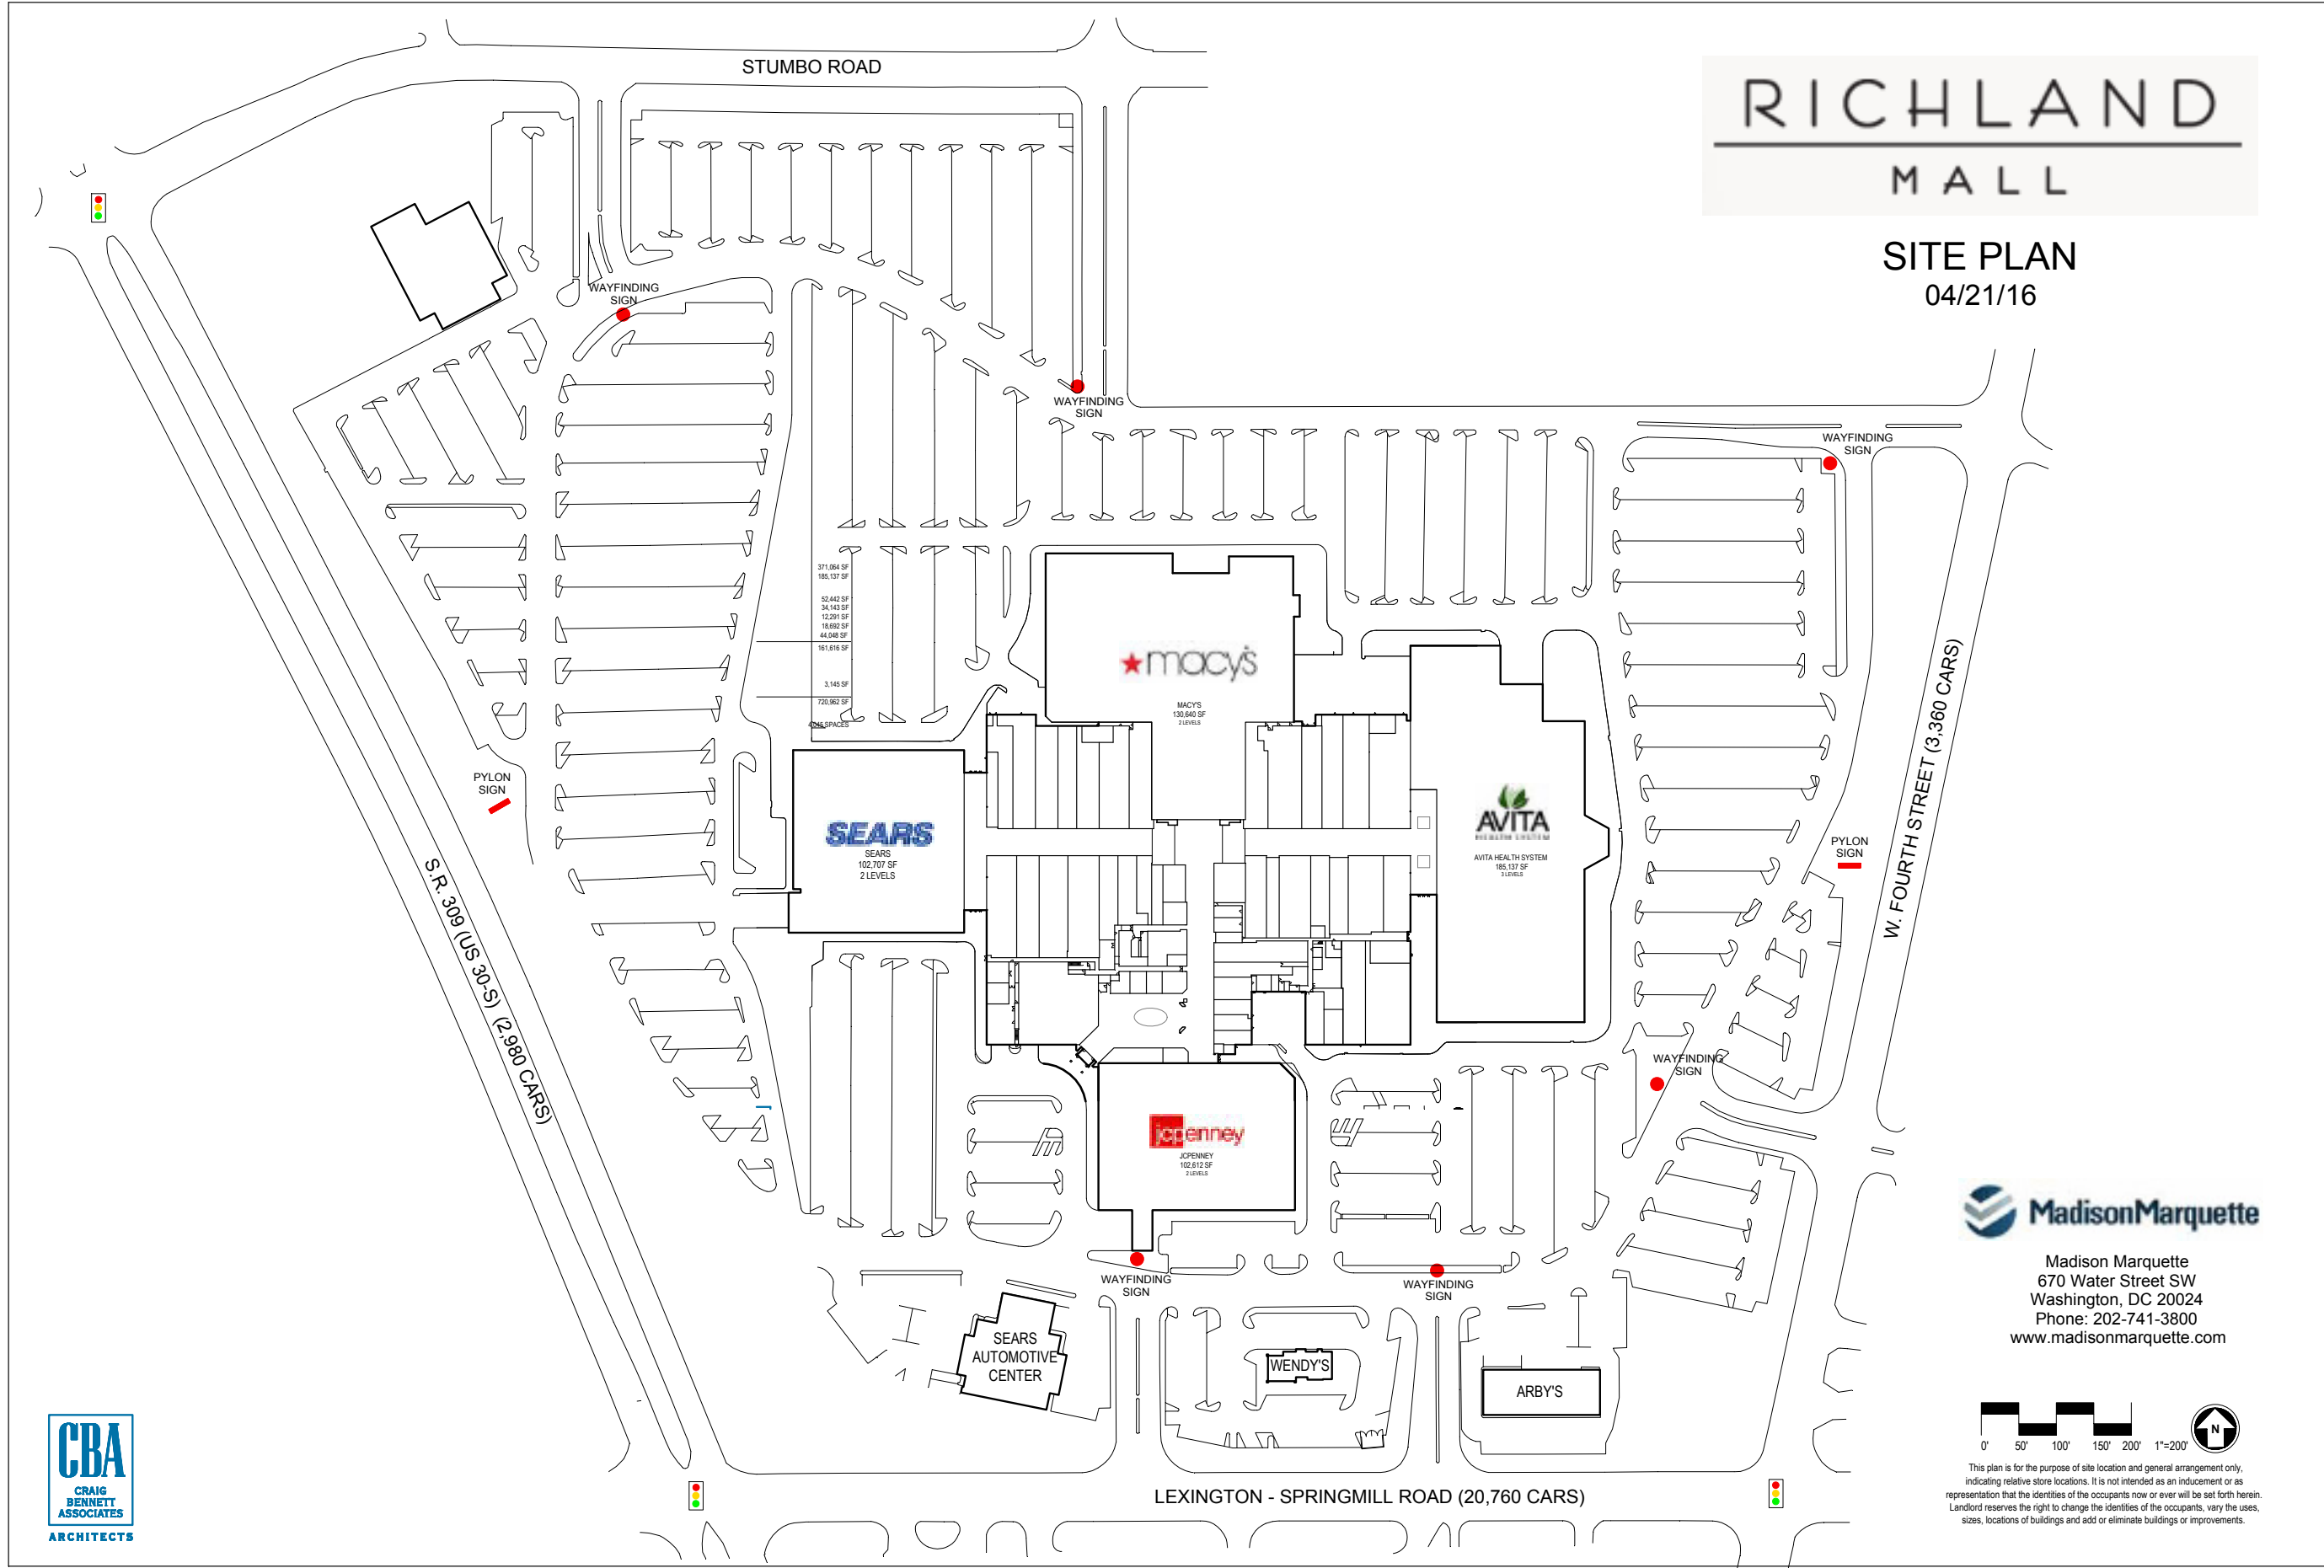

RICHLAND MALL

SITE PLAN
04/21/16

Madison Marquette
670 Water Street SW
Washington, DC 20024
Phone: 202-741-3800
www.madisonmarquette.com