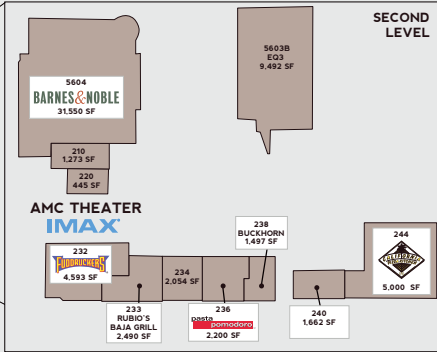

MacArthur Maze
Traffic Count: 250,000 CPD

BAY STREET
EMERYVILLE

TOTAL CINEMA GLA:	71,500
TOTAL PARKING SPACES:	2,000
AVAILABLE GLA:	18,680

TOTAL GLA:	383,244
TOTAL RETAIL GLA:	276,499
TOTAL RESTAURANT GLA:	35,245