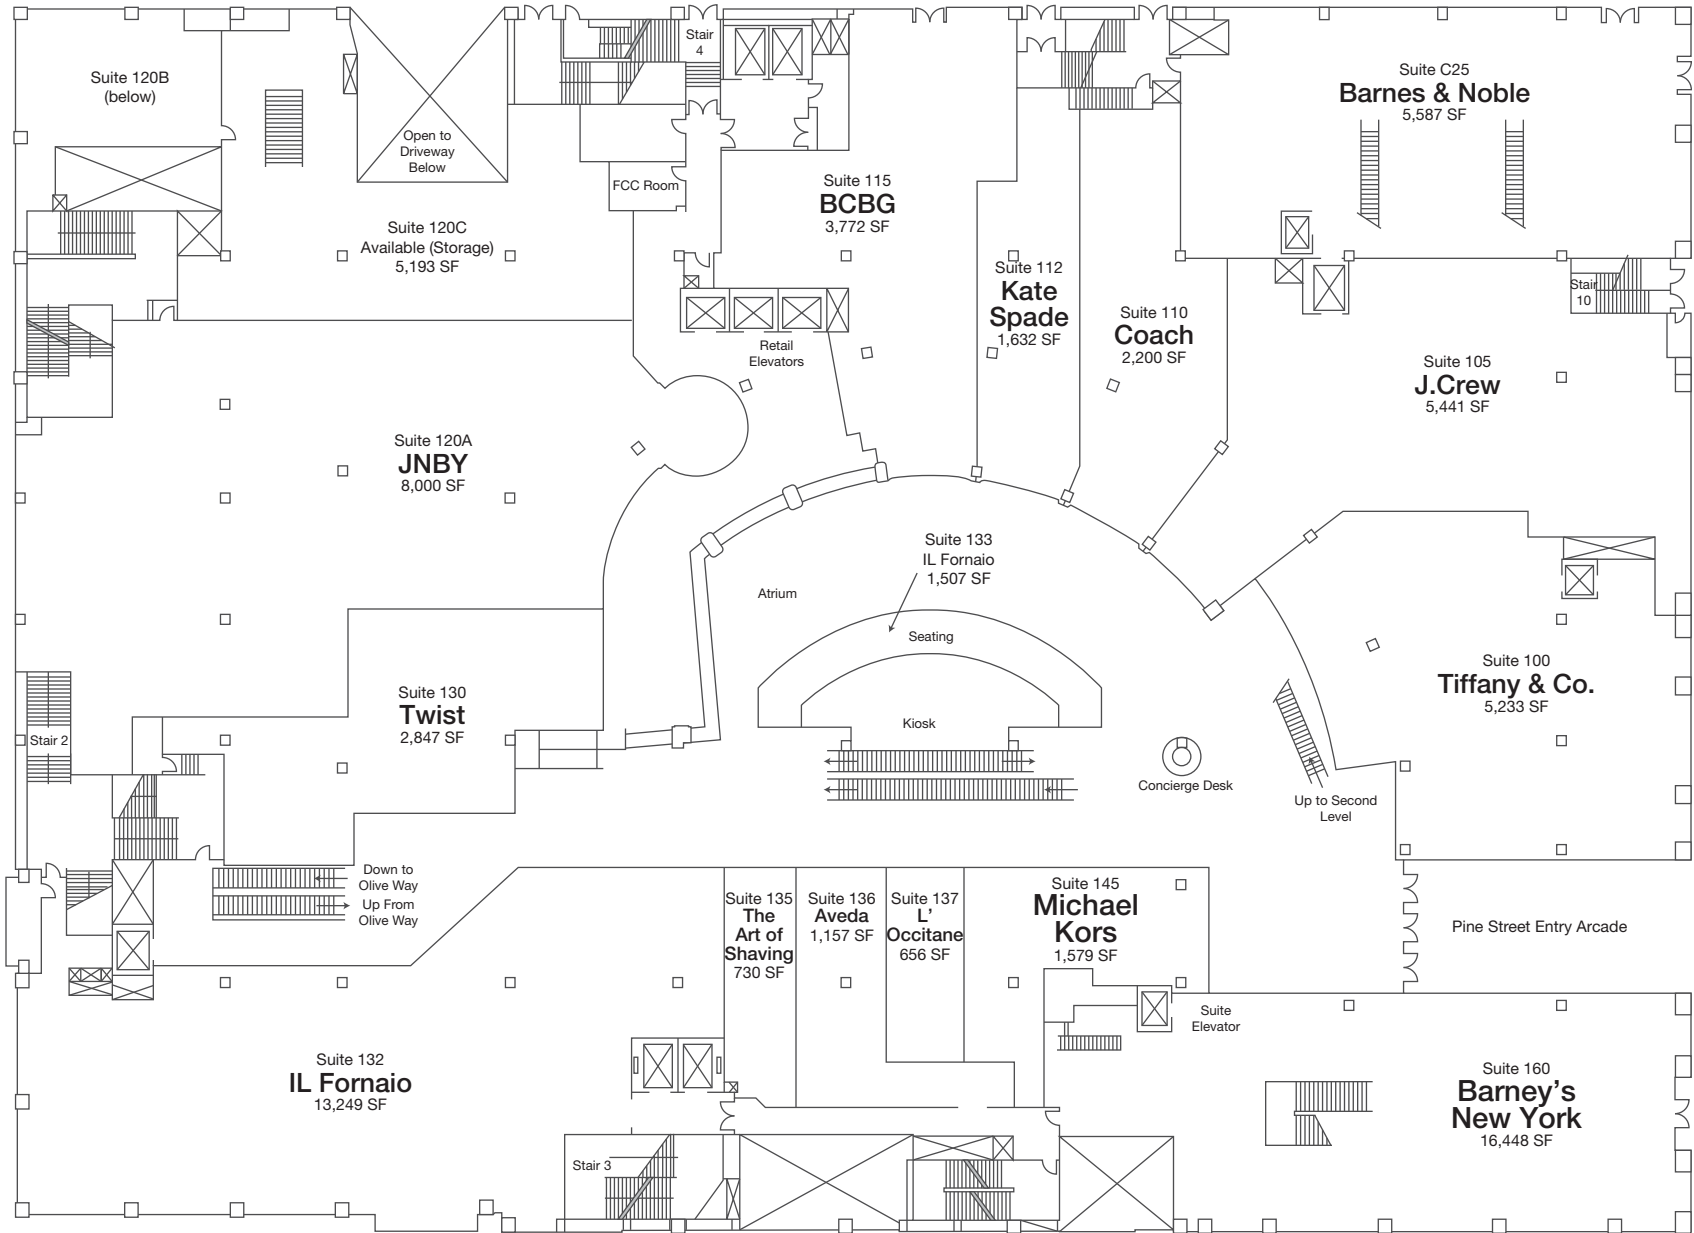

Suite LS25
Starbucks
1,921 SF

Mech

Chase
ATM

Stair 3

Sixth Avenue
Auto Entry /
Exit

SIXTH AVENUE

 LOWER STREET LEVEL PLAN

SEVENTH AVENUE

OLIVE WAY BELOW

PINE STREET

SIXTH AVENUE

SEVENTH AVENUE BELOW

OLIVE WAY BELOW

PINE STREET BELOW

SIXTH AVENUE BELOW

SEVENTH AVENUE BELOW