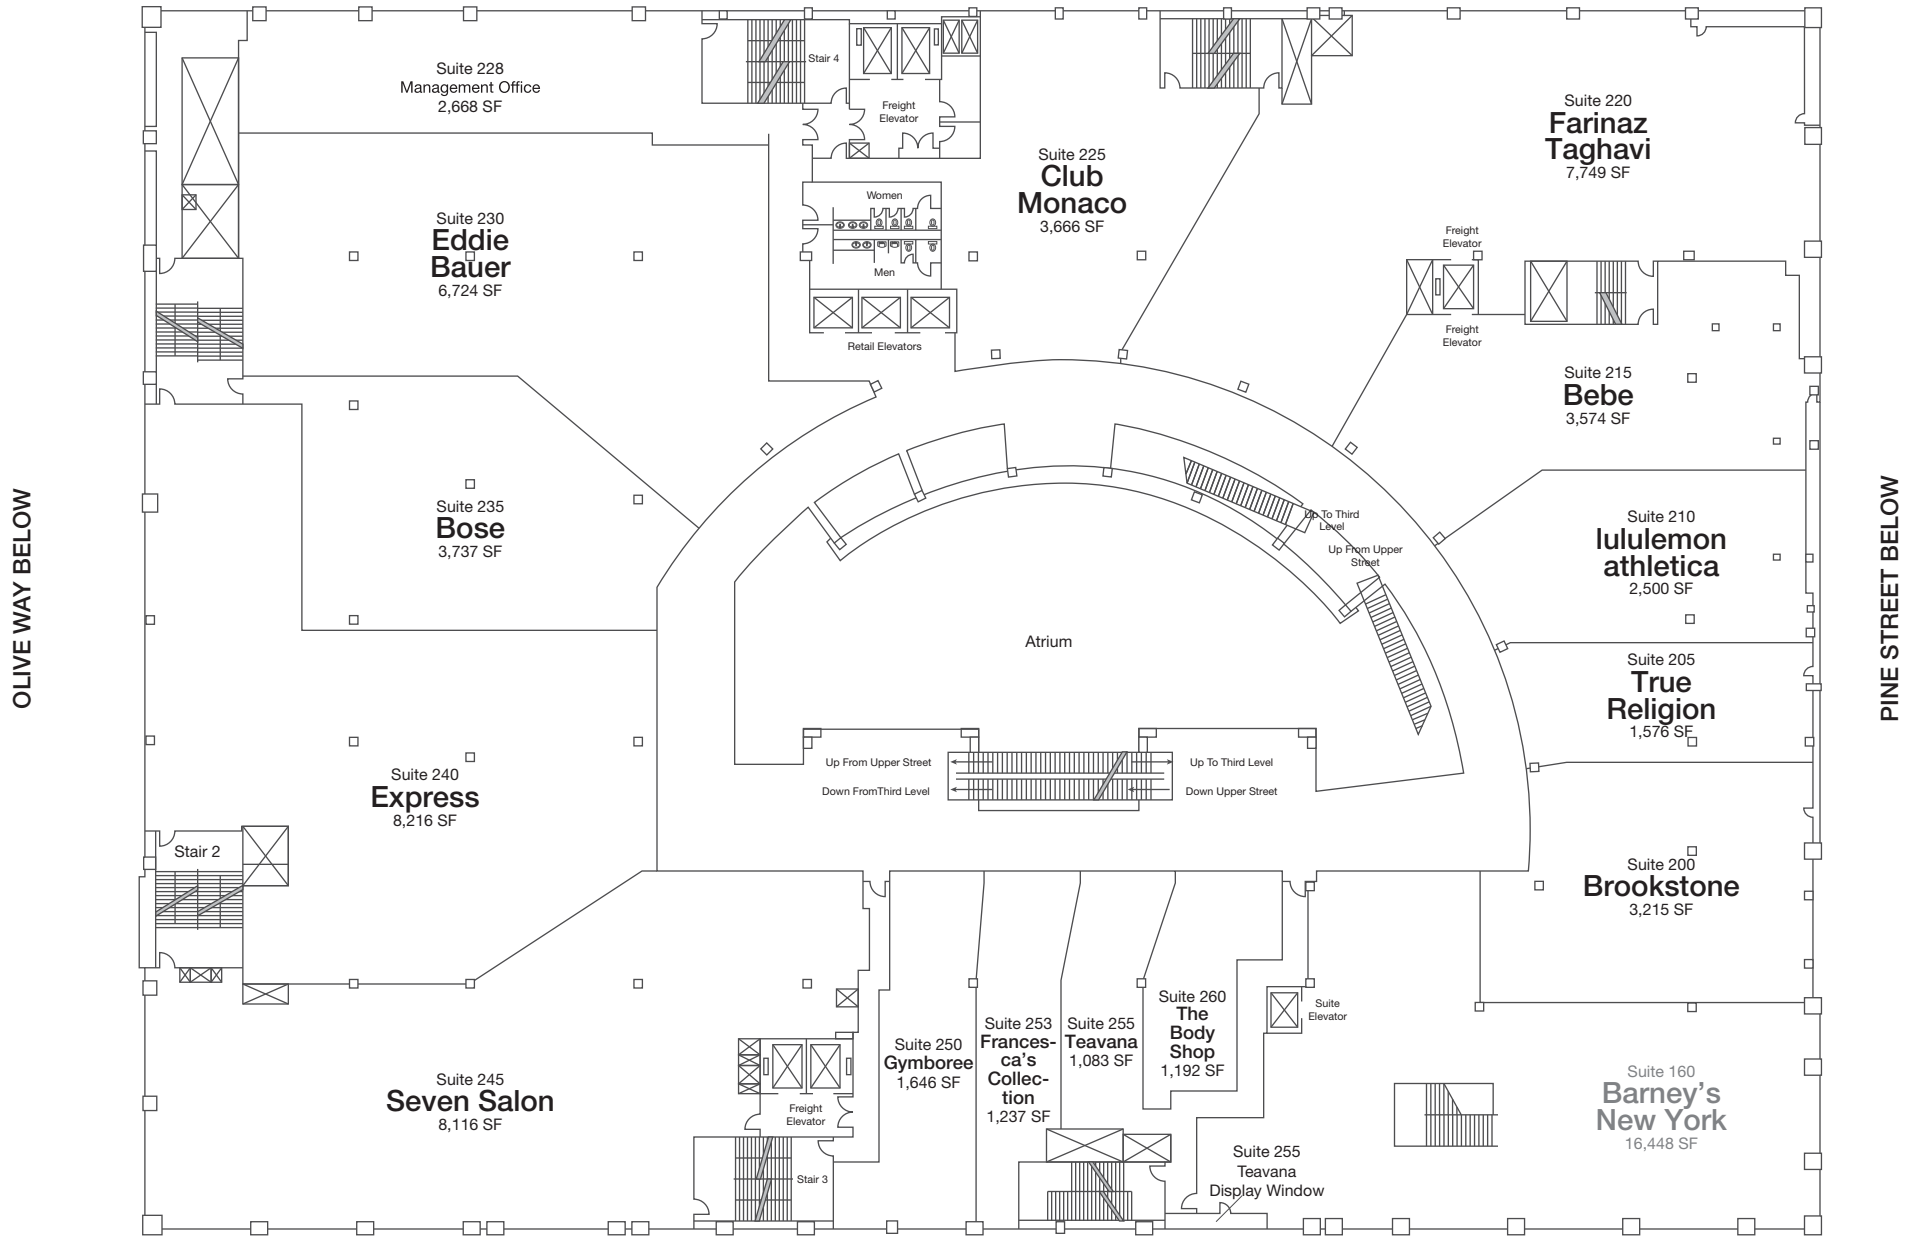

SEVENTH AVENUE BELOW

OLIVE WAY BELOW

PINE STREET BELOW

SIXTH AVENUE BELOW