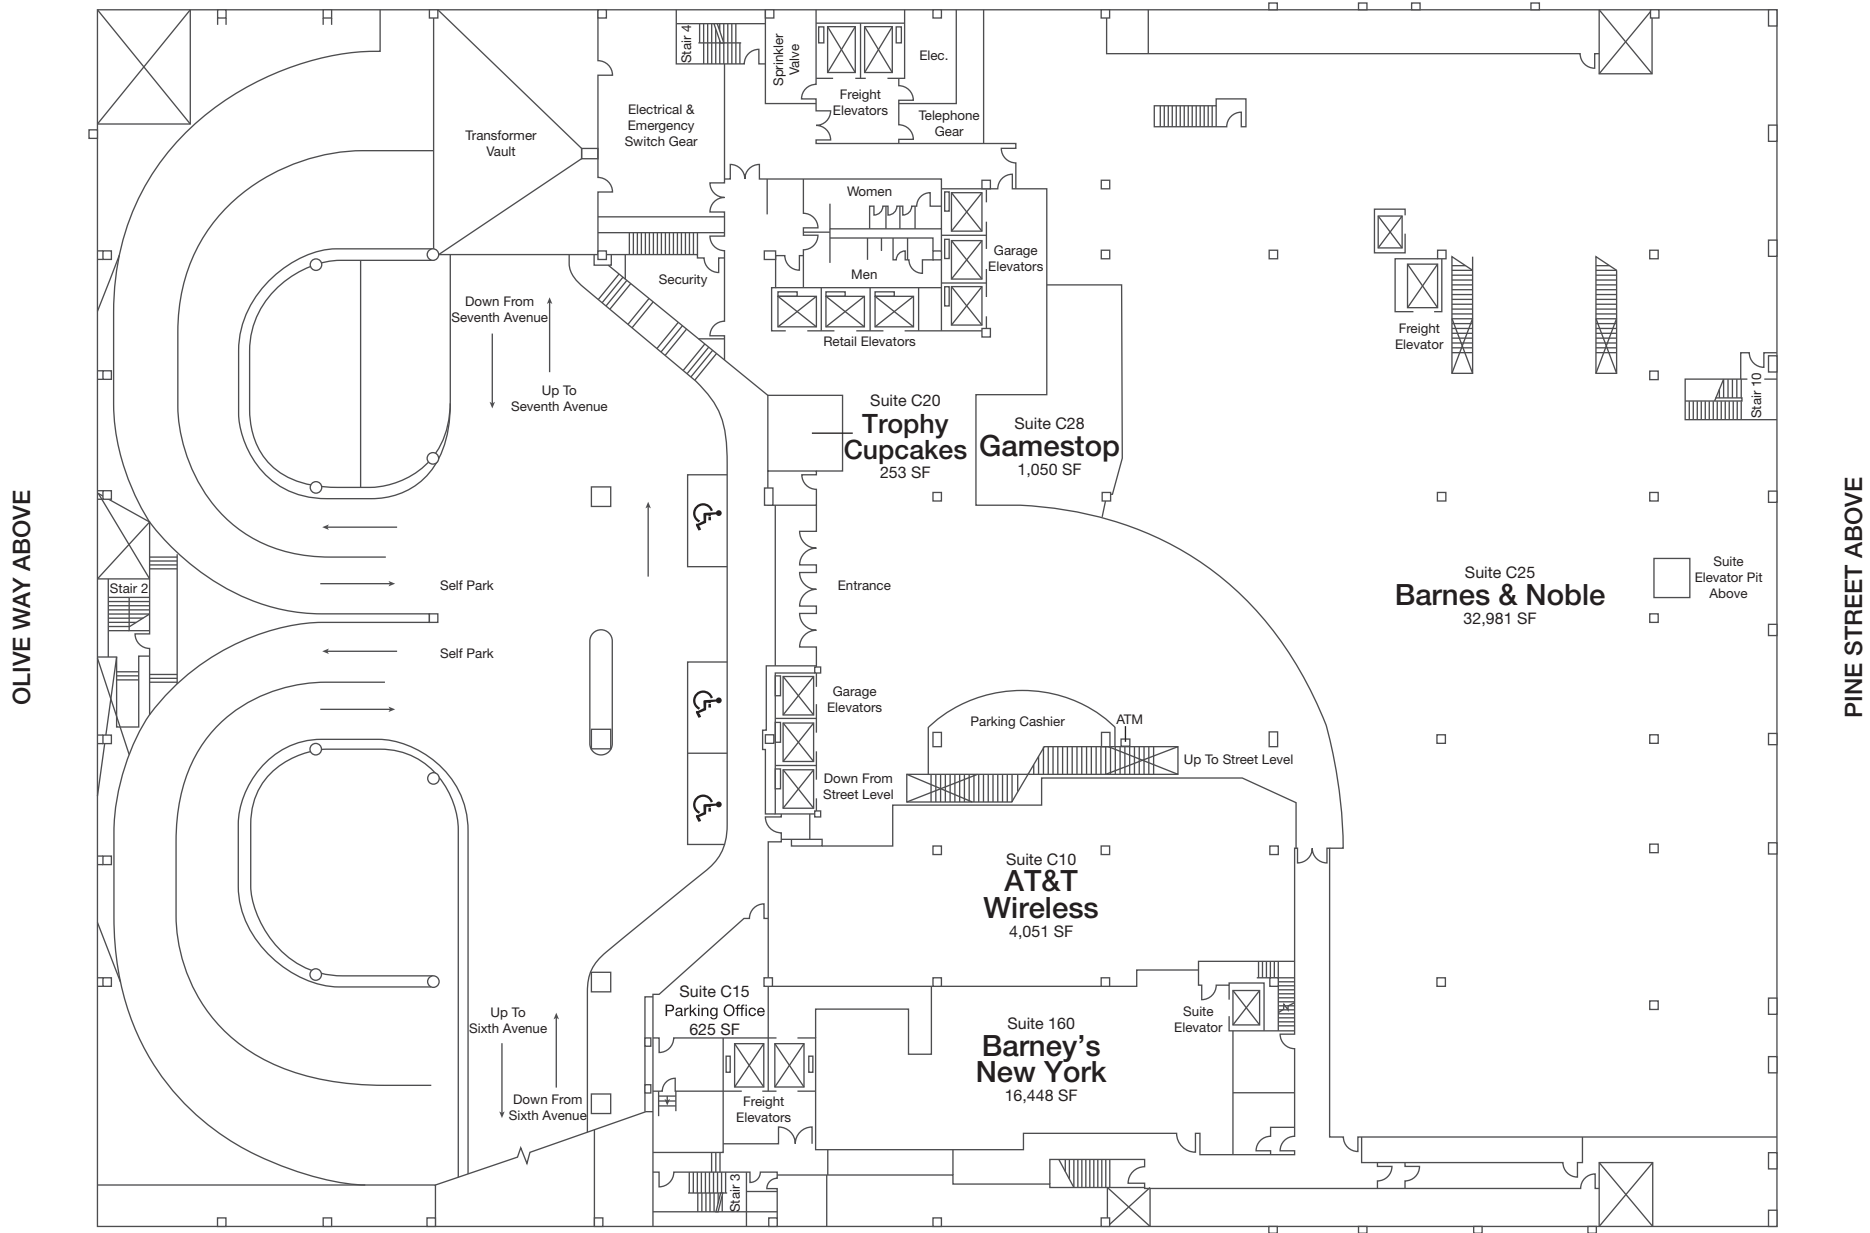

SEVENTH AVENUE ABOVE

OLIVE WAY ABOVE

PINE STREET ABOVE

SIXTH AVENUE ABOVE

SEVENTH AVENUE

Seventh Avenue
Auto Entry /
Exit

Suite 120B
Available
2,497 SF

Stair 4

Mech

Freight
Elevators

Mech

LS 70
Stor.
488 SF

LS 56
Storage
330 SF

Elec.

Elec.

LS 60
Storage
428 SF

LS 75
Stor.
293 SF

Women

Men

Mech

LS 65
Storage
800 SF

Freight
Elevators

Stair 10

Retail Below